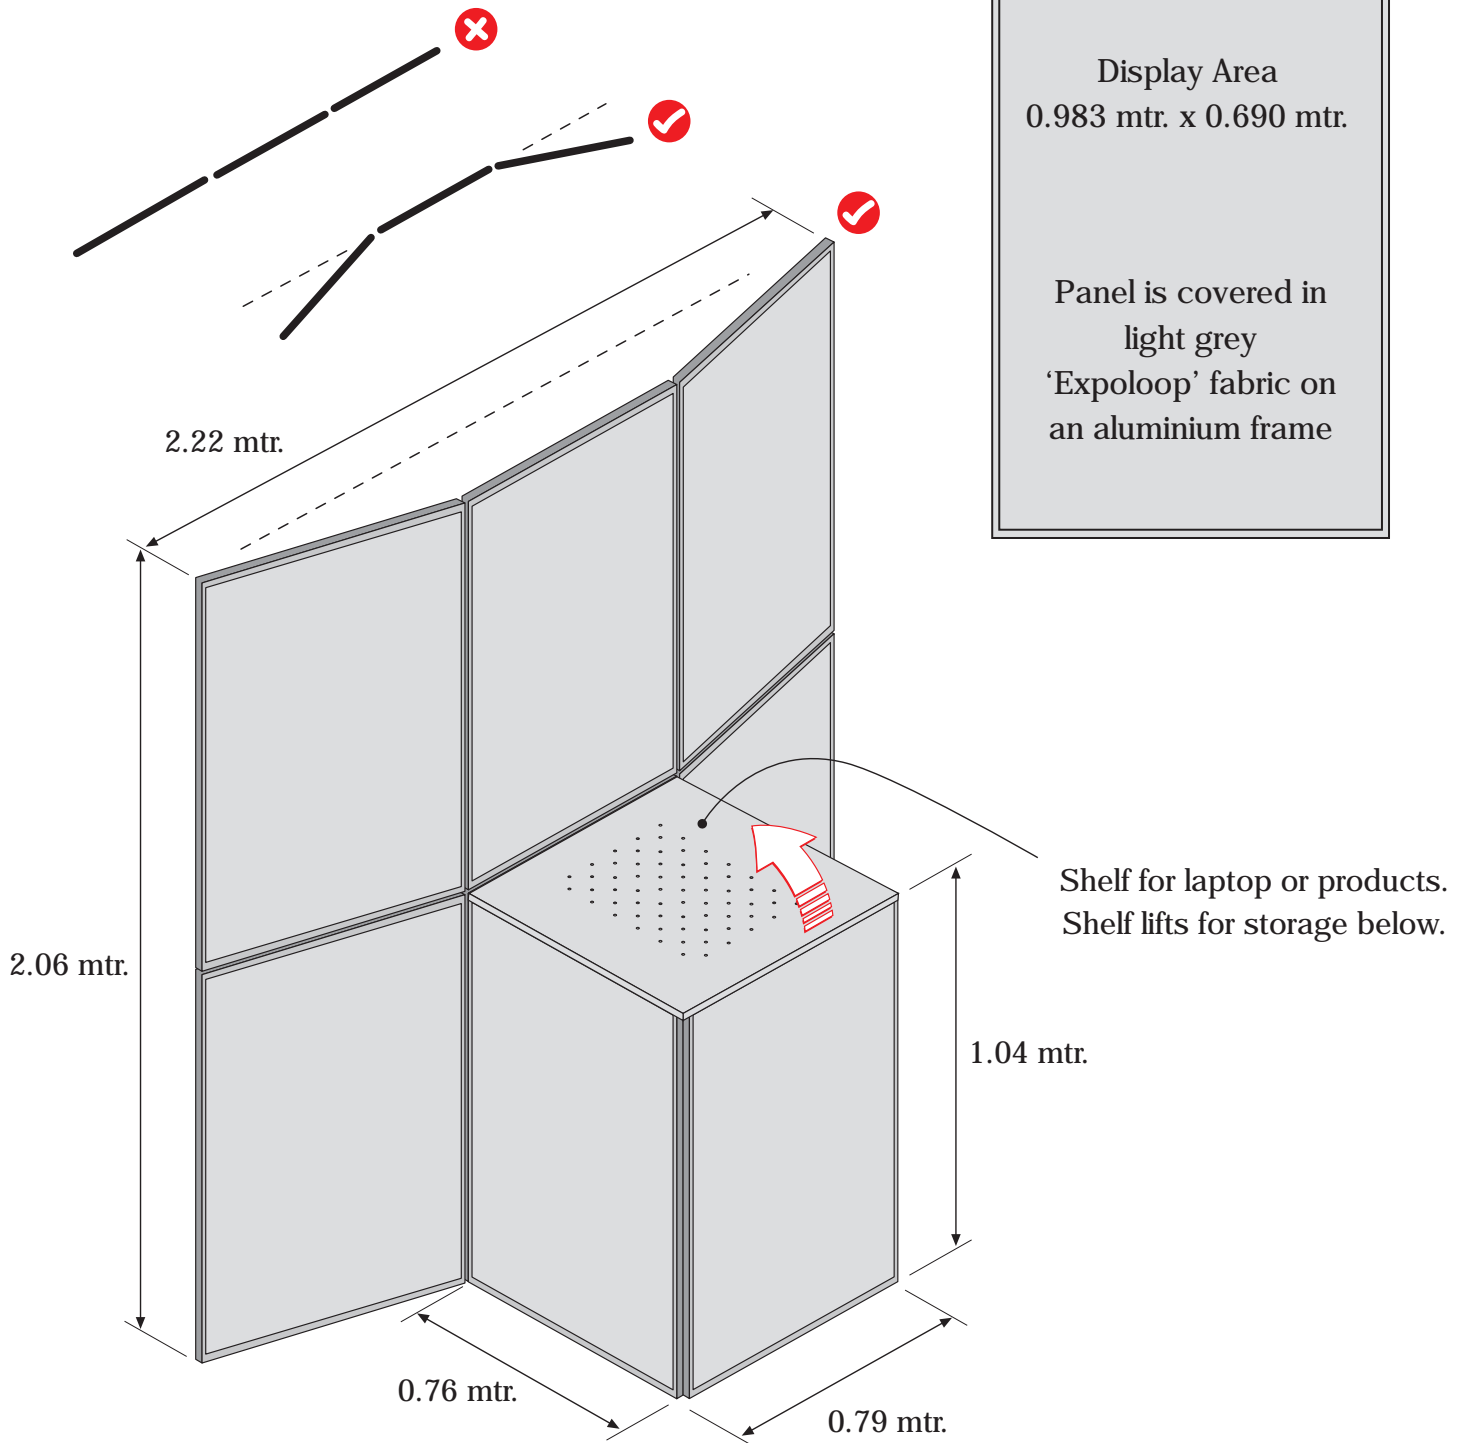

ONBG Exhibition Stand

Note: when erecting the stand keep the side panels at an angle to the centre to prevent the top panels falling.

Display Panel (x8)
1.00 mtr. x 0.70 mtr.

Display Area
0.983 mtr. x 0.690 mtr.

Panel is covered in
light grey
'Expoloop' fabric on
an aluminium frame

- Please use 'Velcro' type pads to attach your graphics - panels are not suitable for tape, drawing pins etc.
- Panels can be easily removed to fit your own graphic panels, if required (max 8mm thickness).
- Stand breaks down into 2 carry bags, each 1.05 mtr x 0.80 mtr x 0.15 mtr.
- Please book stand in advance - on a first come, first served basis.
- Hire charge is £5.00, payable to ONBG.
- Please collect and return the stand to Paul in Bicester.